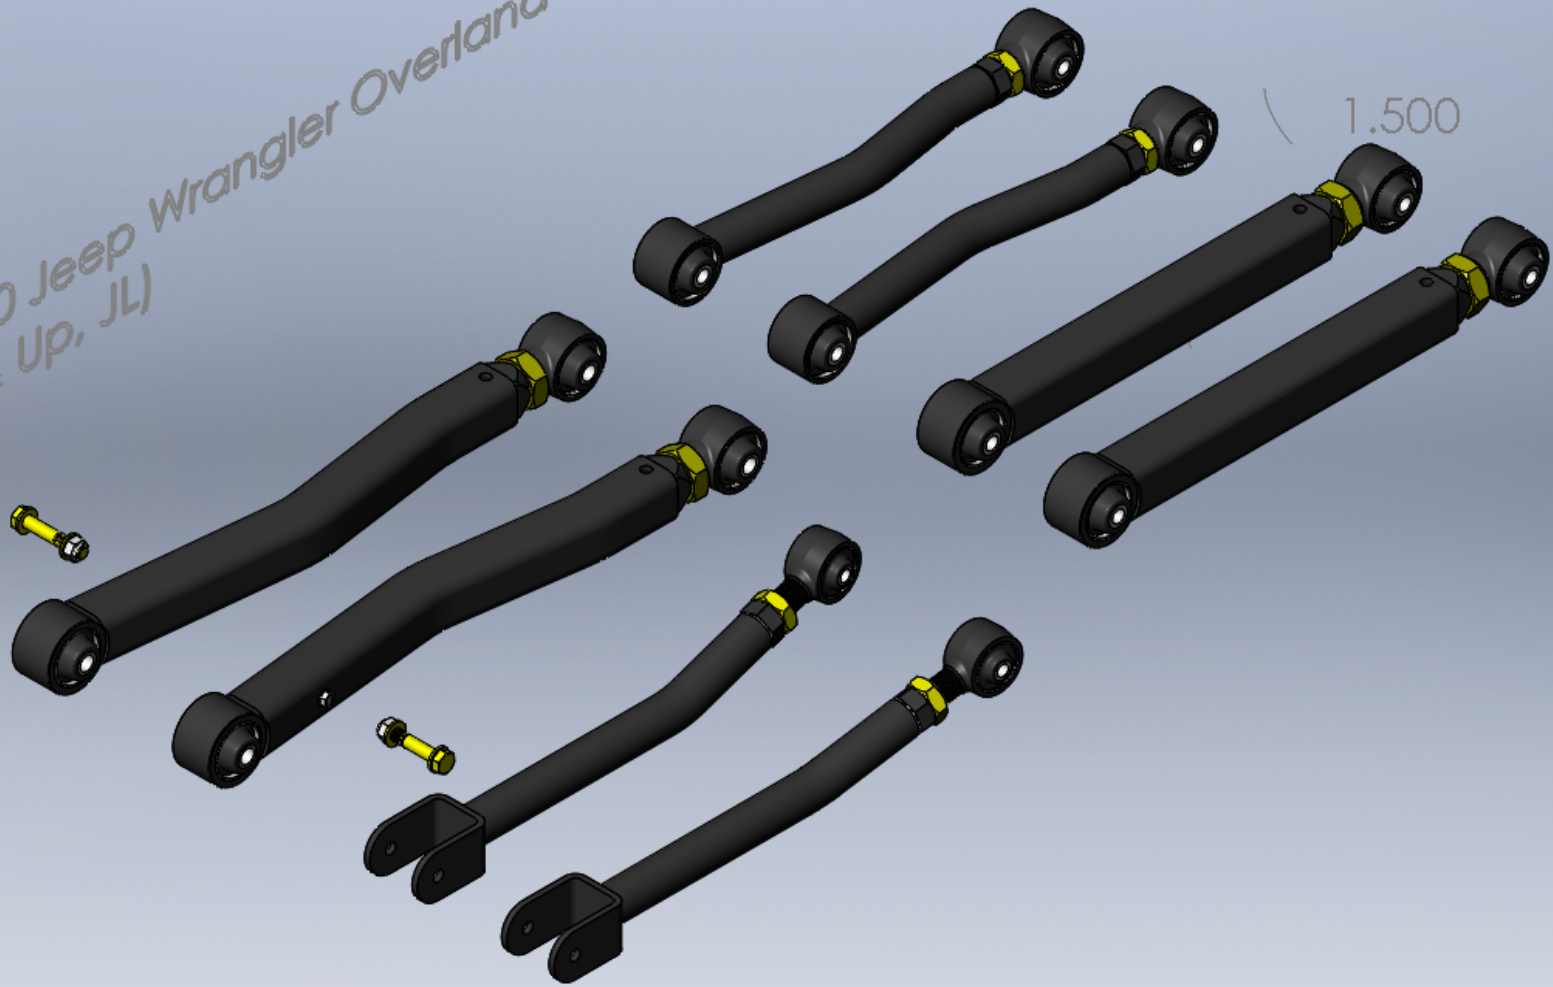

.1709200 Jeep Wrangler Overland + Control Arm Kit
(2018 & Up, JL)
67.3 lbs

1.500